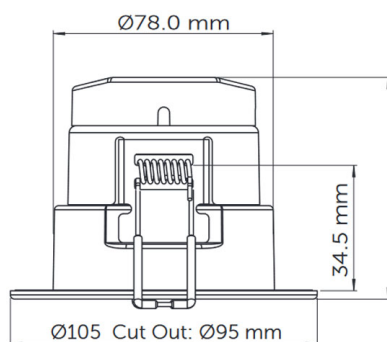

## Technical Specification

**Product Code** 10527

## Dimensions

Height (mm)	78
Diameter (mm)	105
Downlight Cut Out (mm)	95